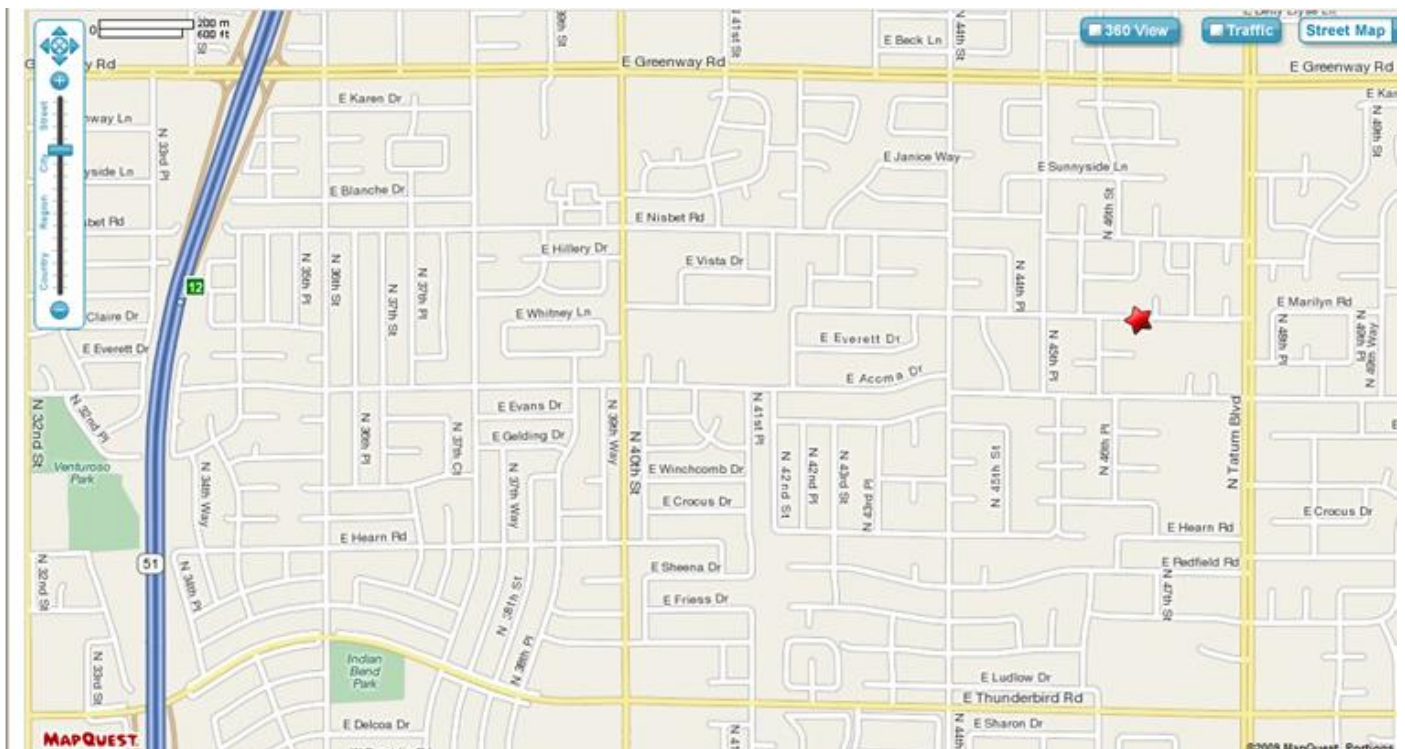

MINDERFUL CENTER: CLASSROOM SITE

TEMPLE CHAI: SANCTUARY * 4645 E. Marilyn Rd. * Phoenix, AZ 85032

Marilyn Rd. (east-west street) is approximately halfway between Greenway Parkway & Thunderbird Rd.

For printed map & directions, press your “control” key & click on following link: www.mapquest.com

BUILDING: SANCTUARY (Large Classes): One-story building next to Feinberg Learning Center, (west side)

Marilyn Rd. (east-west street) is approximately halfway between Greenway Parkway & Thunderbird Rd.

*Picture is of **FEINBERG LEARNING CENTER**. This is what you'll see when you pull into the parking lot. **THE SANCTUARY** is behind.*

=====

1) **From Scottsdale:** Take Cactus Blvd. west to Tatum Blvd (a light). Turn right (north) and go about a mile north past Thunderbird Rd (a light), then about half a mile to Marilyn Rd., one block past Acoma (a light); turn left (west) on Marilyn Rd and go 1 block. Temple Chai-Feinberg Learning Center on the left.

2) **From I01 North Loop:** Exit Tatum Blvd south about 1.5 miles past Greenway Parkway (a light) to Marilyn Road. Turn right (west) on Marilyn Rd. and go one block. Temple Chai-Feinberg Learning Center on the left.